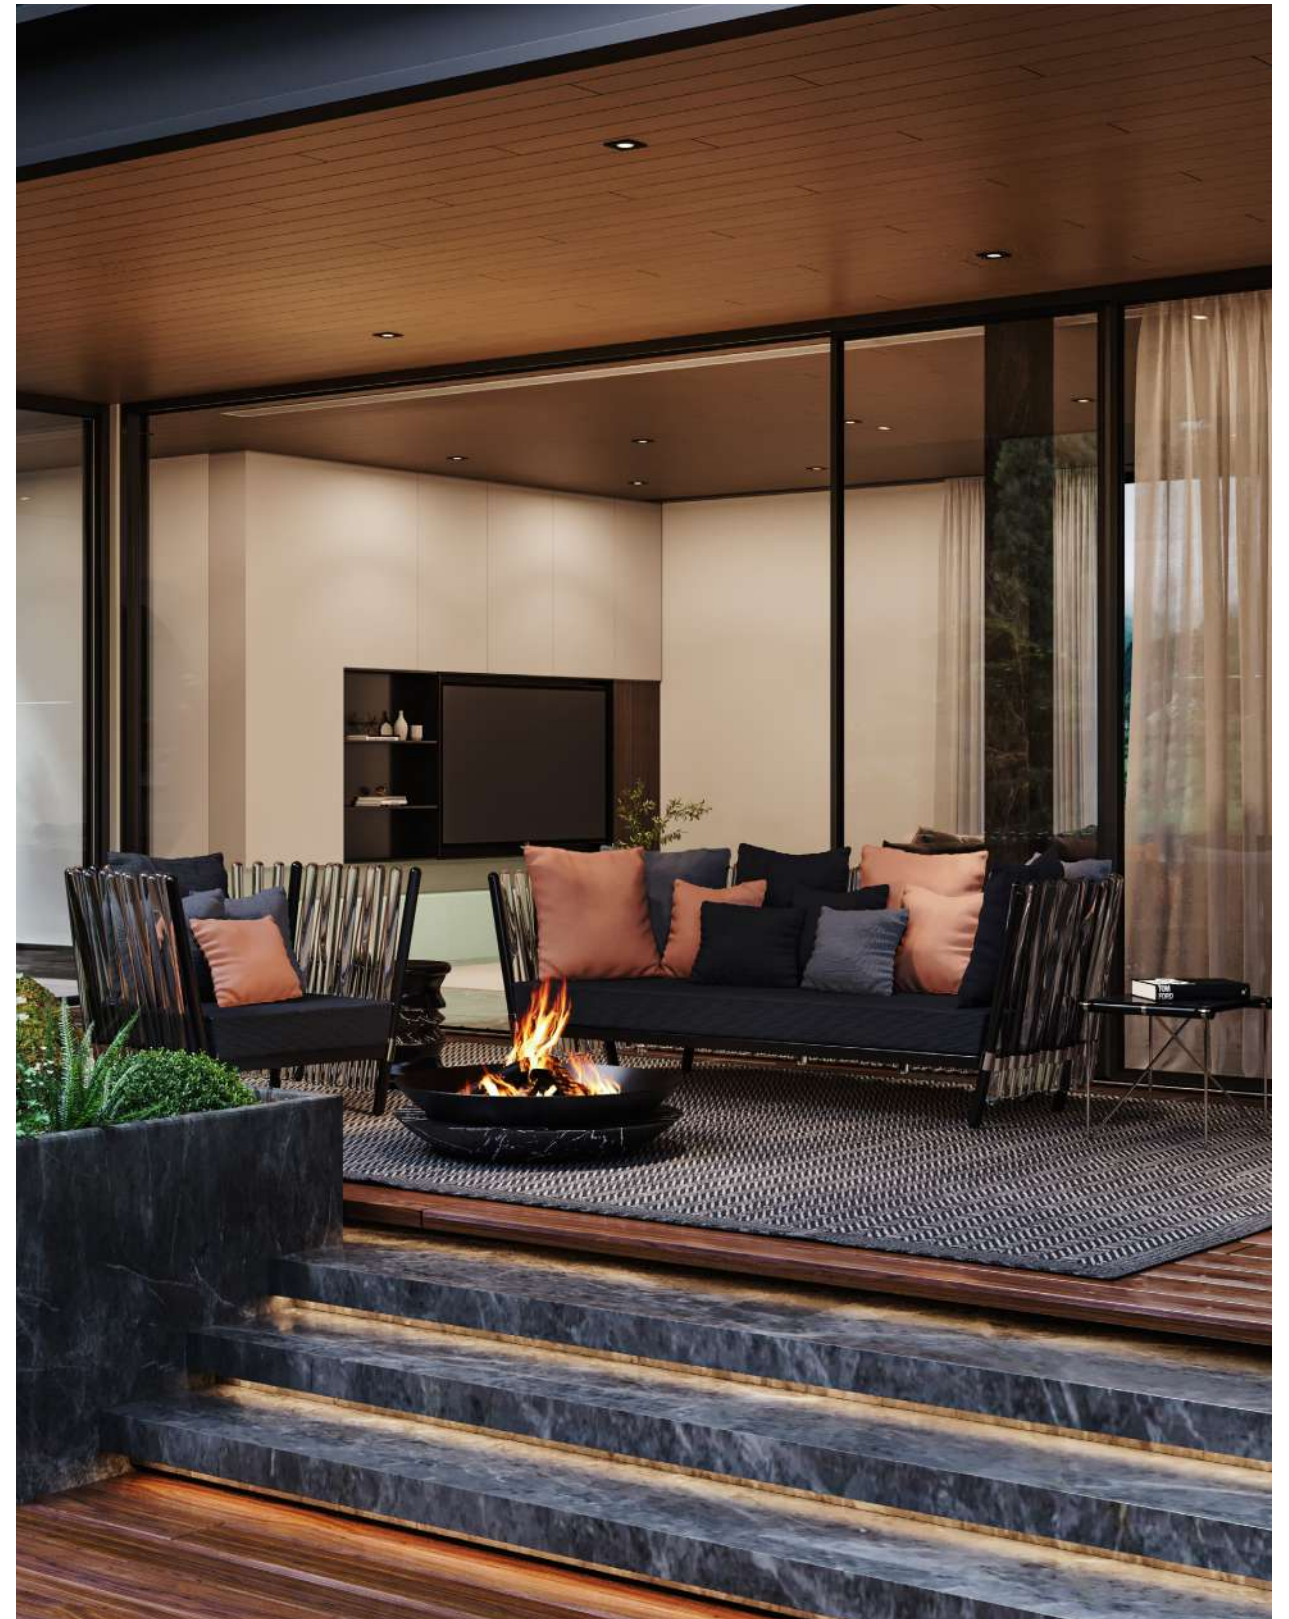

HOUDINI sofa & armchair

It is in the duality concept of sunsets and dawns that magic is conceived, and it is on the same ideology that the Houdini Collection was designed. Lights and shadows scattered by acrylic waves blend into the outdoor environment around the pieces, providing unique compositions and exclusive outdoor design furniture set.

Luzes e sombras espelhadas nas ondas de acrílico, misturam-se com o ambiente envolvente que a Coleção Houdini promete, proporcionando composições únicas e um ambiente exterior exclusivo.