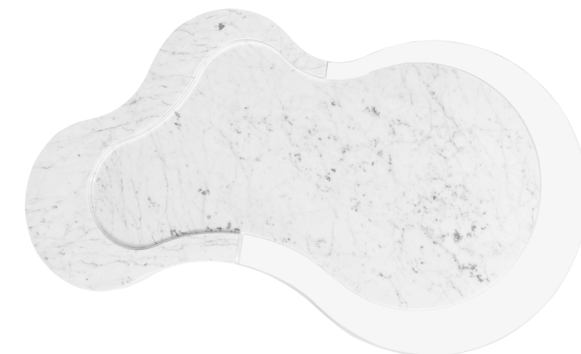

NESS

coffee table

mesa de centro

Highlights 54

The Ness center table is a stunning piece of outdoor furniture that beautifully blends the lightness of the acrylic with the luxury of metals and marble. It is the perfect choice for those who want to strike a balance between emptiness and density when designing their outdoor spaces.

A mesa de centro Ness é uma peça deslumbrante que combina na perfeição a leveza do acrílico com o luxo dos metais e do mármore. É a escolha perfeita para aqueles que querem encontrar um equilíbrio entre o vazio e a densidade quando projectam os seus espaços exteriores.