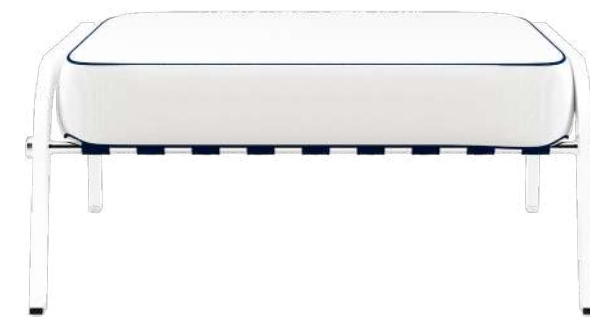

The Ribbon Ottoman chair features a unique ribbon-shaped frame that adds a touch of elegance and sophistication to any outdoor space. Its contemporary design is sure to impress, while its durable aluminum frame ensures long-lasting performance.

O banco Ribbon apresenta uma estrutura única em forma de fita que acrescenta um toque de elegância e sofisticação a qualquer espaço exterior. Destaca-se pelo seu design contemporâneo, enquanto que a sua estrutura em alumínio garante um desempenho duradouro.