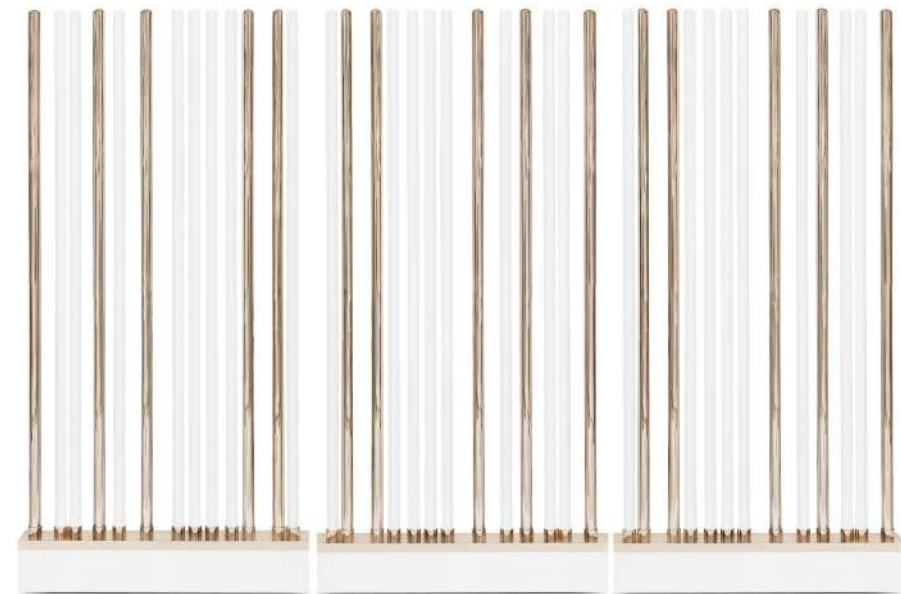

# HOUDINI

daybed

*espreguiçadeira*

screen

*biombo*

The Houdini Screen is a modular partition system that offers privacy and visual appeal. It is made up of individual panels that can be easily connected and configured in a variety of ways to suit different needs and spaces.