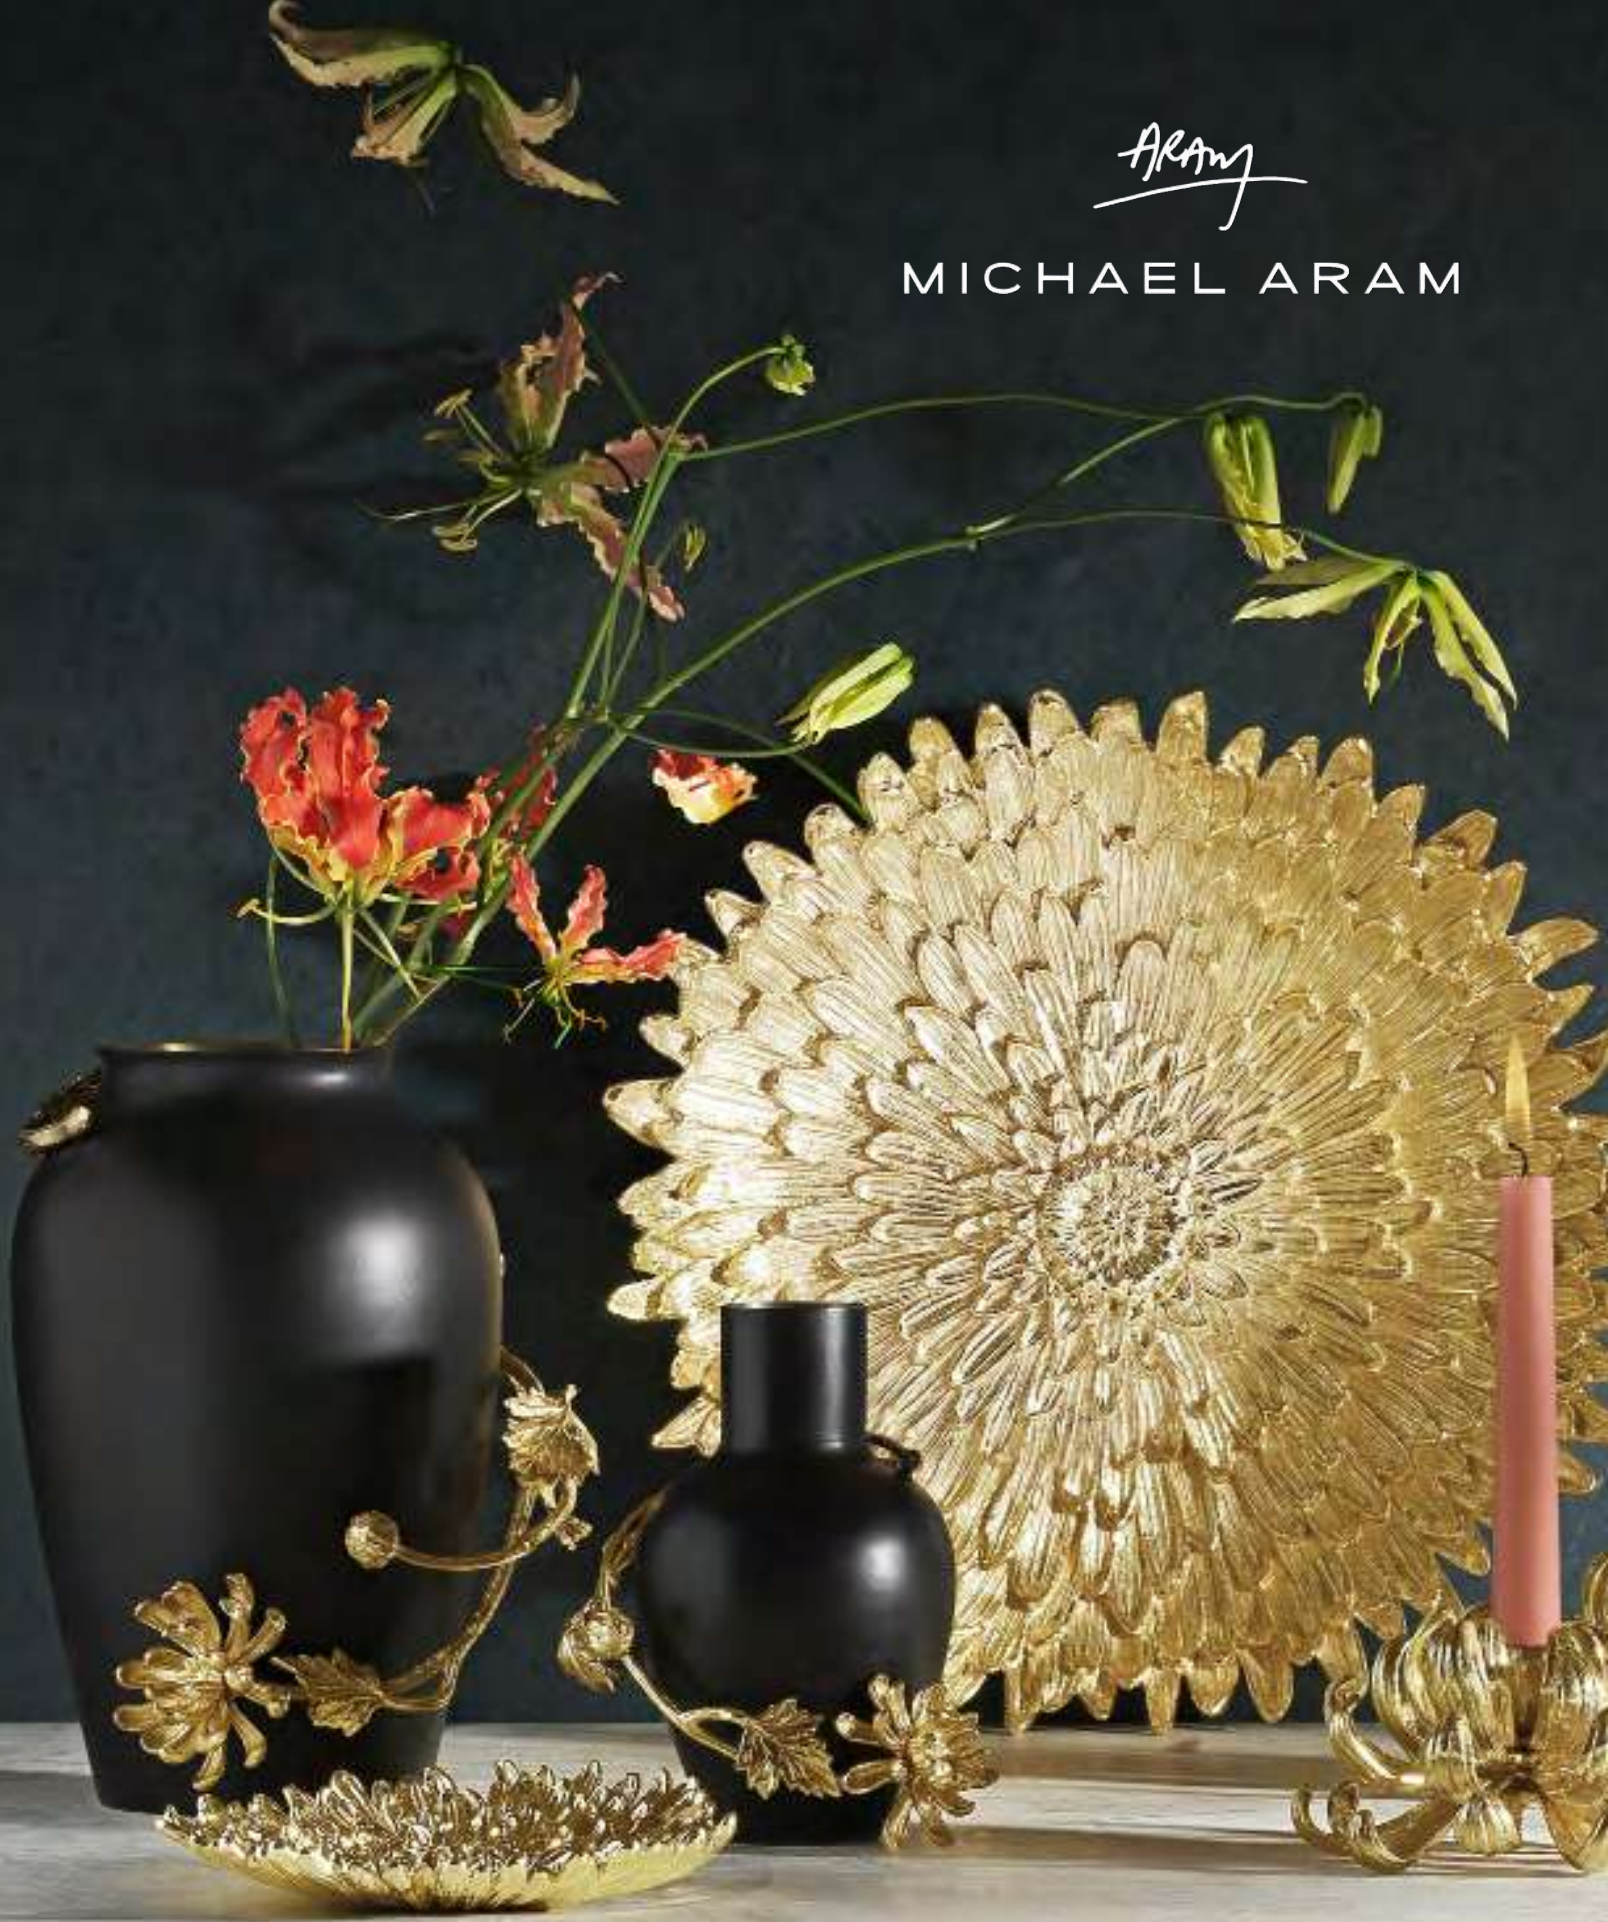

ARAM

MICHAEL ARAM

SPRING 2024 | EUROPEAN CATALOG

*"Dedicated to the craftspeople
whose mettle is so pure,
the alloy of our labor endures"*

~ Michael Aram

COLLECTIONS

ANEMONE.....	06
BLACK ORCHID.....	13
BUTTERFLY GINKGO.....	22
GOLDEN GINKGO.....	33
CALLA LILY.....	36
CHERRY BLOSSOM.....	40
DAHLIA.....	44
DANDELION.....	48
HEART.....	50
LOVEBIRDS.....	53
LOVE KNOT.....	56
ORCHID.....	58
OCEAN REEF.....	62
OLIVE BRANCH.....	64
PALM.....	69
POMEGRANATE.....	73
SHAGREEN.....	82
TULIP.....	86
VINTAGE BLOOM.....	90
WHITE ORCHID.....	94