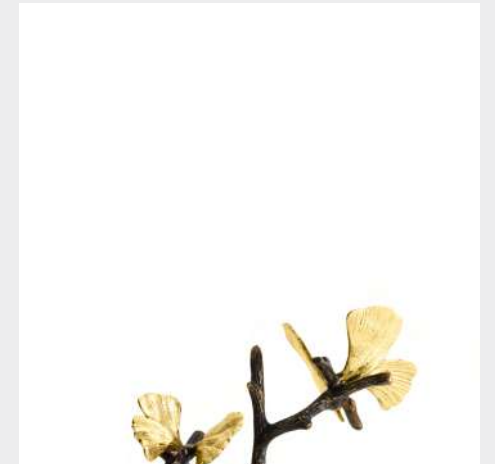

Butterfly Ginkgo Guest Towel Holder

175892 — 21.6cm L x 12.7cm W x 5cm H; Stainless Steel, Natural & Oxidized Brass, Powdercoat