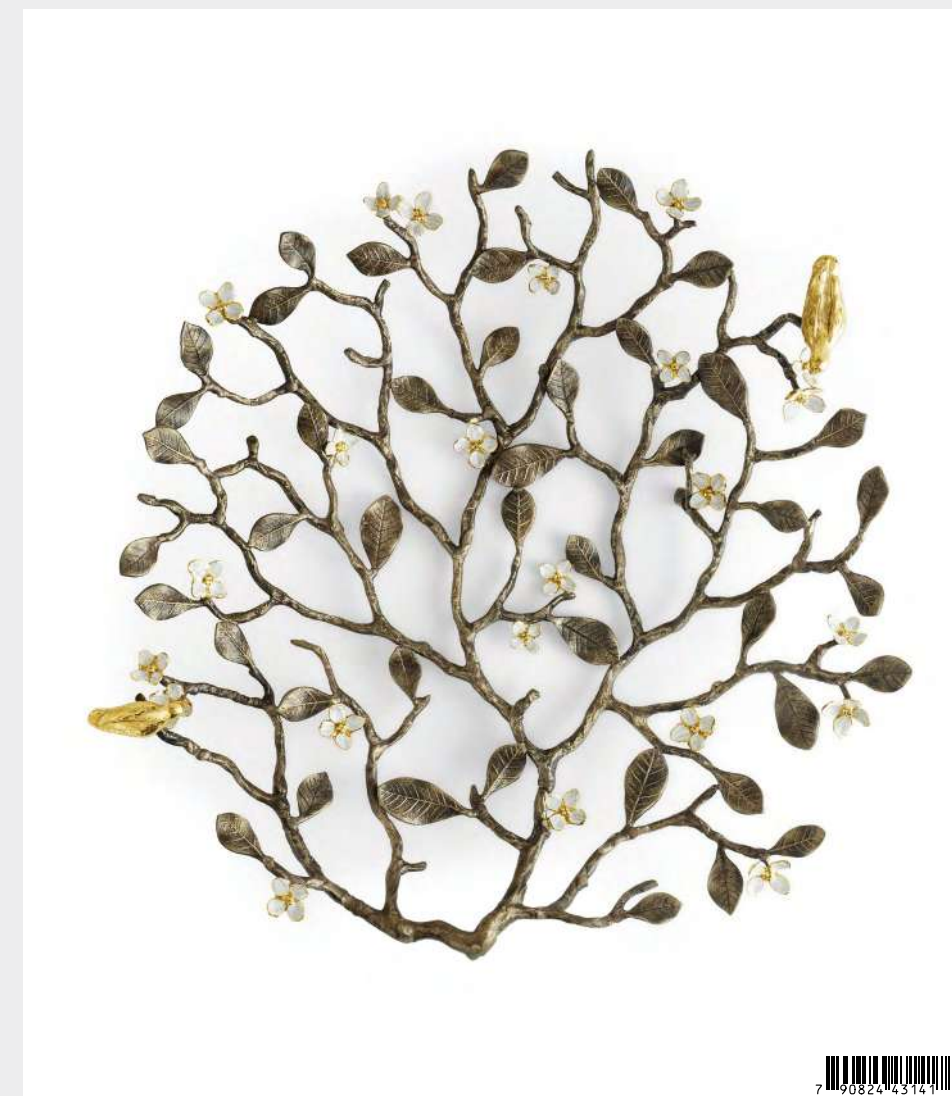

Lovebirds 5 x 7 Frame
124306 — 25.5cm L x 25.4cm W; (Holds 5x7 Photo) Oxidized, Goldtone, White Enamel

Lovebirds Medium Vase
124308 — 24.2cm L x 20.3cm W x 29.8cm H; Stainless Steel, Natural & Oxidized Brass, White Enamel

Lovebirds Cake Stand with Dome
124303 — Cake Stand - 26cm Dia., 14cm H, Dome - 17.8cm H x 24.2cm Dia.; Marble, Natural & Oxidized Brass, Glass, White Enamel

Lovebirds Small Vase
124313 — 16.5cm L x 15.2cm W x 21.6cm H; Stainless Steel, Natural & Oxidized Brass, White Enamel

Lovebirds Trinket Dish
124312 — 22.9cm L x 20.3cm W x 7.6cm H; Marble, Natural & Oxidized Brass, White Enamel

Lovebirds Etagere
124307 — 29.2cm H, Small Plate 17.8cm Dia., Large Plate 22.9cm Dia.; Stainless Steel, Natural & Oxidized Brass, White Enamel

Lovebirds Medium Bowl
124300 — 25.5cm L x 24.2cm W x 14cm H, 22.9cm Dia., 25 Oz.; Hand Textured Stainless Steel, Natural & Oxidized Brass, White Enamel

Lovebirds Centerpiece Bowl
124314 — 45.7cm L x 39.3cm W x 10.2cm H; Natural & Oxidized Brass, White Enamel