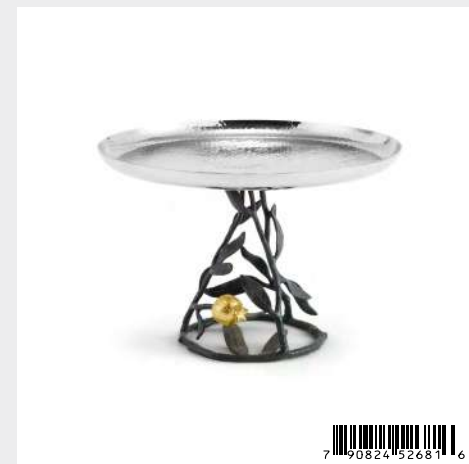

Pomegranate Pastry Stand
175268 — 14.6cm H, 22.9cm Dia.; Stainless Steel, Oxidized Brass, Goldplate 24K