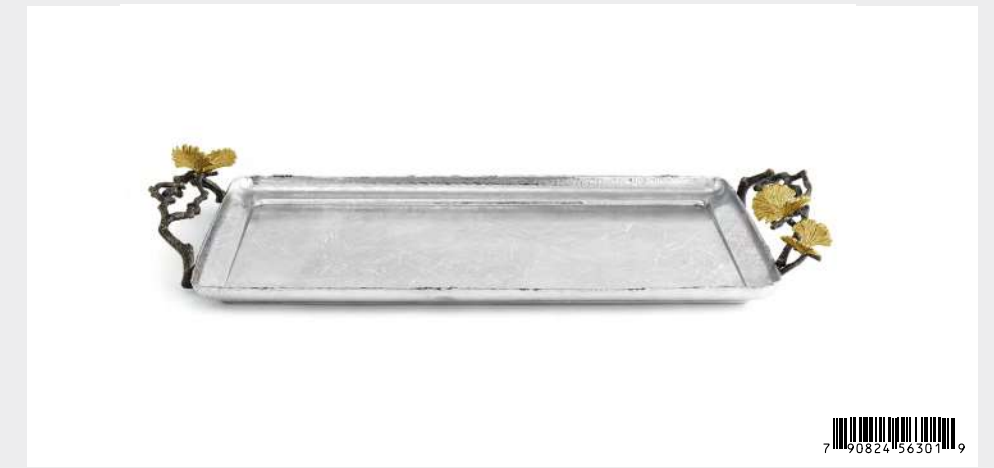

Butterfly Ginkgo Serving Tray

175630 — 56cm L x 30.5cm W x 7.6cm H; HandTextured Stainless Steel, Natural & Oxidized Brass