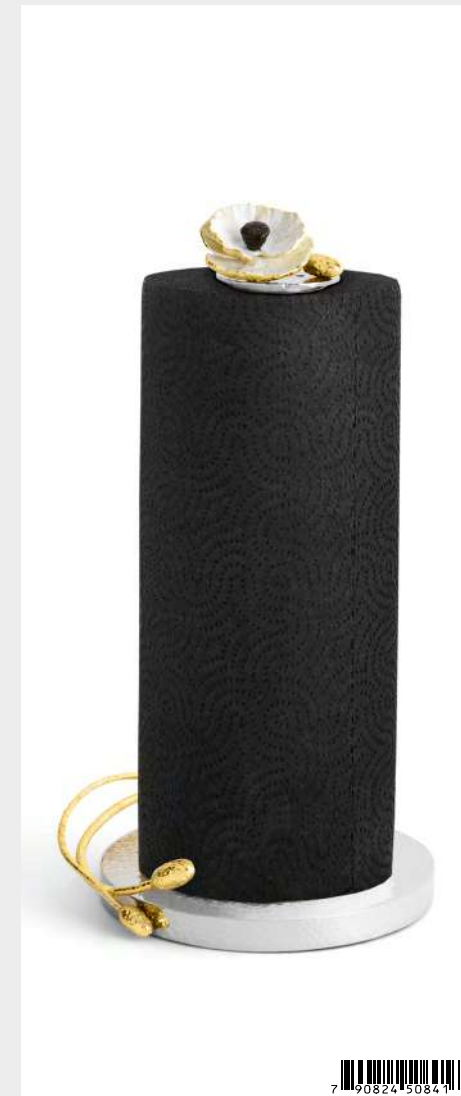

Anemone Paper Towel Holder

175084 — 18cm L x 16.5cm W x 33cm H; Nickelplate, Stainless Steel, Goldtone, Oxidized, White Enamel