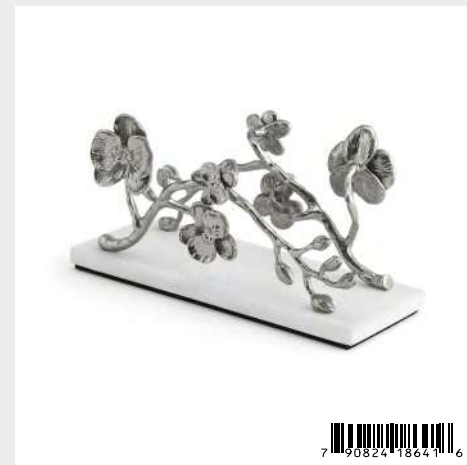

White Orchid Vertical Napkin Holder

111864 — 19.7cm L x 7cm W x 10.8cm H; Nickelplate, Marble