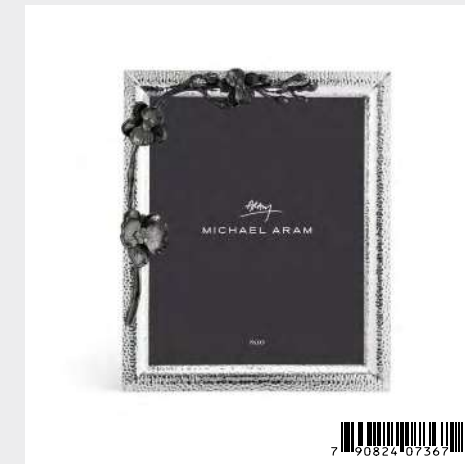

Black Orchid Frame 8 x 10
110736 — (Holds 8x10 Photo), 29.8cm L x 24.8cm W; Nickelplate, Black Nickelplate