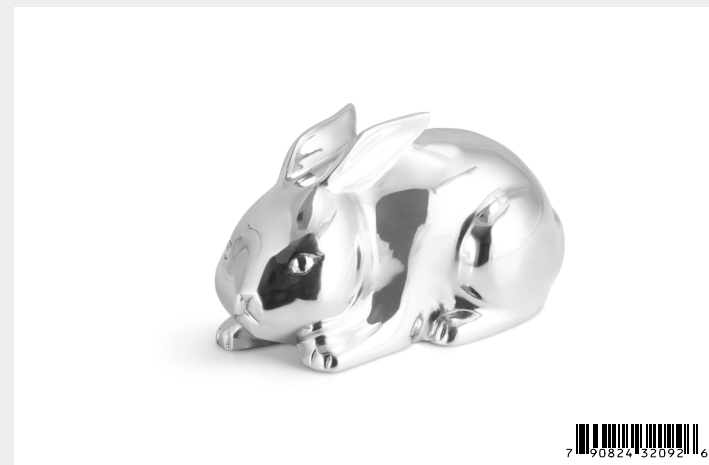

BABY

Bunny Cup w/ Spoon
133234 — 10.8cm L x 7.6cm W x 6.3cm H, Spoon 12.7cm L; Stainless Steel, Silverplate

Bunny Coin Bank
133209 — 16.5cm L x 8.9cm W x 8.9cm H; Polished Aluminum

SCENTED CANDLES

Anemone Candle
160737 — 12.7cm H, 9.5cm Dia., 13.5 Oz.; Soy Wax, Glass, Stainless Steel, Natural & Oxidized Brass, White Enamel; Comforting notes of Bittersweet Vine and Berry with hints of Plum, Blood Orange, Sandalwood and Musk