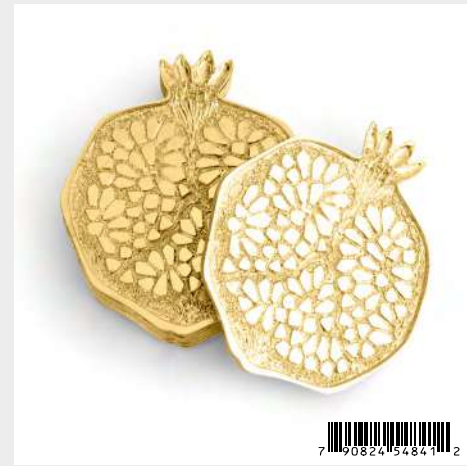

Pomegranate Cakestand

175580 — 28cm Dia, 15.2cm H; Marble, Oxidized Brass, Stainless Steel, Goldplate 24K

Pomegranate Small Bowl

175595 — 10.2cm H, 19cm Dia.; Stainless Steel, Oxidized Brass, Goldplate 24K

Pomegranate Serving Bowl

175596 — 17.8cm H, 26.7cm Dia.; Stainless Steel, Oxidized Brass, Goldplate 24K

Pomegranate 3-Quart Casserole

175183 — Casserole 36.8cm L x 26cm W x 6.3cm H, Overall 50.8cm L x 25.5cm W x 11.4cm H; Porcelain, Stainless Steel, Oxidized Brass, Goldplate 24K

Pomegranate Pie Dish

175184 — Dish 5cm H, 26.7cm Dia., Overall 37.5cm L x 24.2cm W x 9.5cm H; Porcelain, Stainless Steel, Oxidized Brass, Goldplate 24K

Pomegranate Plate
175485 — 29.8cm L x 23.5cm W x 2.5cm H; Goldtone, Clear Enamel

Pomegranate Coaster Set
175484 — (Set of 6), Overall 2.5cm H, 10.2cm Dia.; Goldtone

Pomegranate Trivet
175186 — 24.8cm L x 22.2cm W; Natural & Oxidized Brass

Pomegranate Plate
175224 — 29.8cm L x 23.5cm W x 2.5cm H; Goldtone, Clear Enamel