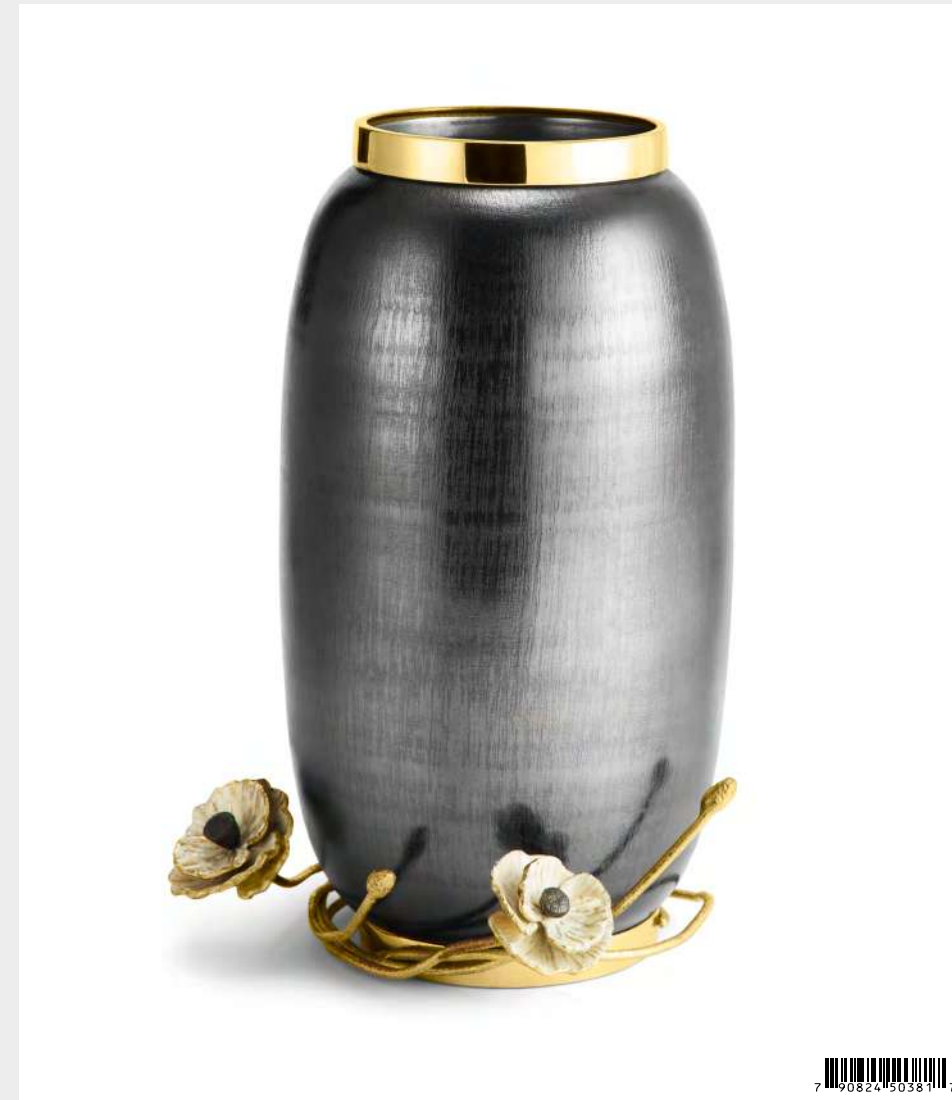

175040 — 13cm L x 13cm W x 4cm H; Stainless Steel, Natural & Oxidized Brass, White Enamel, Powdercoat

Anemone Small Canister

175081 — 21.6cm H, 12.8cm Dia., 62 Oz.; Glass, Nickelplate, Goldtone, Oxidized, White Enamel

Anemone Canister Extra Small

175130 — 15.2cm H, 12.8cm Dia., 36 Oz.; Glass, Nickelplate, Goldtone, Oxidized, White Enamel

Anemone Large Bowl

175023 — 30.48cm x 25.4cm x 13.33cm; Bowl 25.4cm Dia.; Hand Textured Stainless Steel, Black Nickelplate, Natural & Oxidized Brass, White Enamel

Anemone Medium Bowl

175054 — 10.2cm H, 20.3cm Dia. 80 Oz.; Hand Textured Stainless Steel, Black Nickelplate, Natural & Oxidized Brass, White Enamel

Anemone Nut Dish

175022 — 16.5cm L x 10.2cm W x 7cm H; Hand Textured Stainless Steel, Black Nickelplate, Natural & Oxidized Brass, White Enamel

Anemone Large Vase

175038 — 24.2cm L x 24.2cm W x 37cm H; Hand Textured Stainless Steel, Black Nickelplate, Natural & Oxidized Brass, White Enamel

Anemone Small Vase

175026 — 16.5cm L x 11.5cm W x 12.7cm H; Hand Textured Stainless Steel, Black Nickelplate, Natural & Oxidized Brass, White Enamel