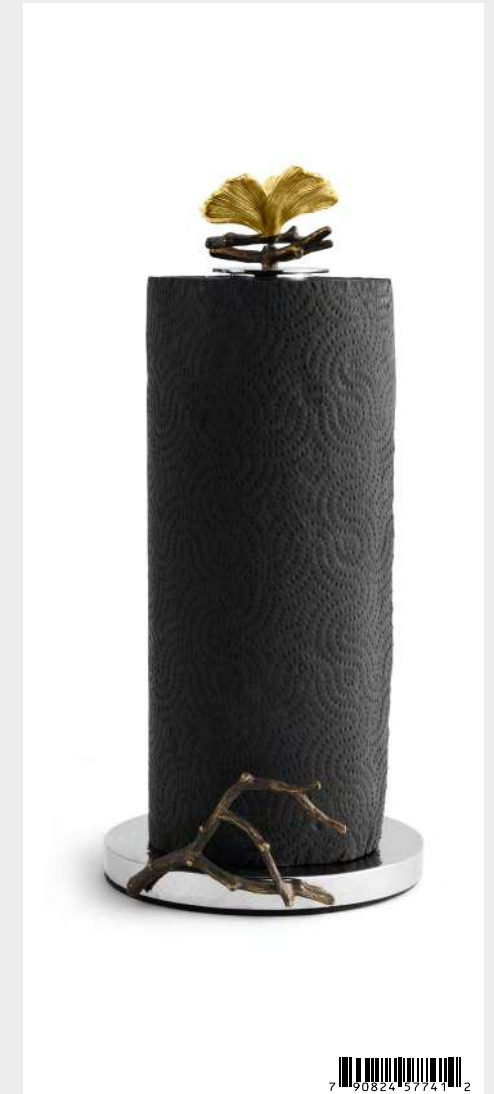

Butterfly Ginkgo Paper Towel Holder

175774 — 32.4cm H, 17.8cm Dia.; Nickelplate, Stainless Steel Goldtone, Oxidized