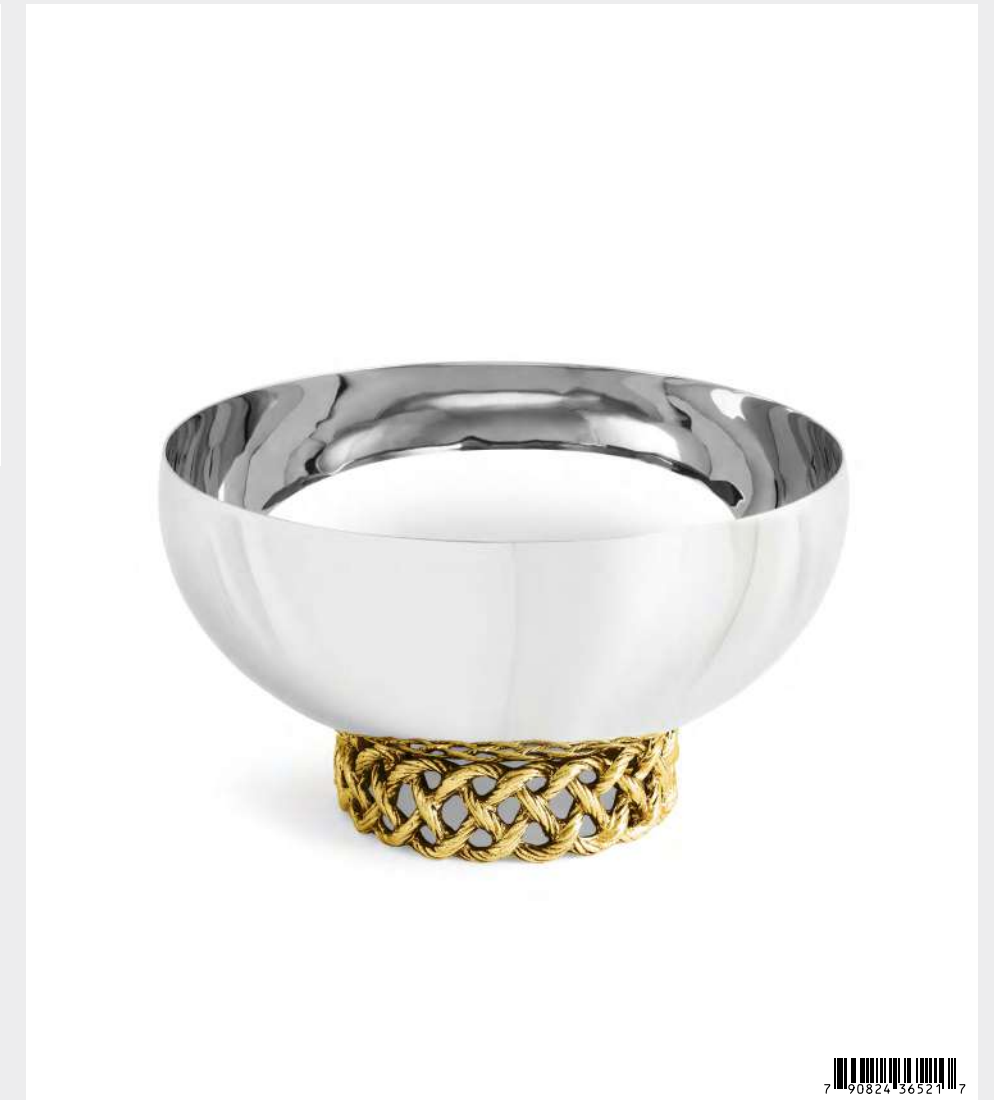

Love Knot Coaster & Stopper Set

123664 — Coaster 5cm H, 10.2cm Dia., Stopper 7.6cm H; Stainless Steel, Natural Brass, Marble

Love Knot Ice Scoop

123663 — 21.6cm L; Stainless Steel, Natural Brass

Love Knot Medium Bowl