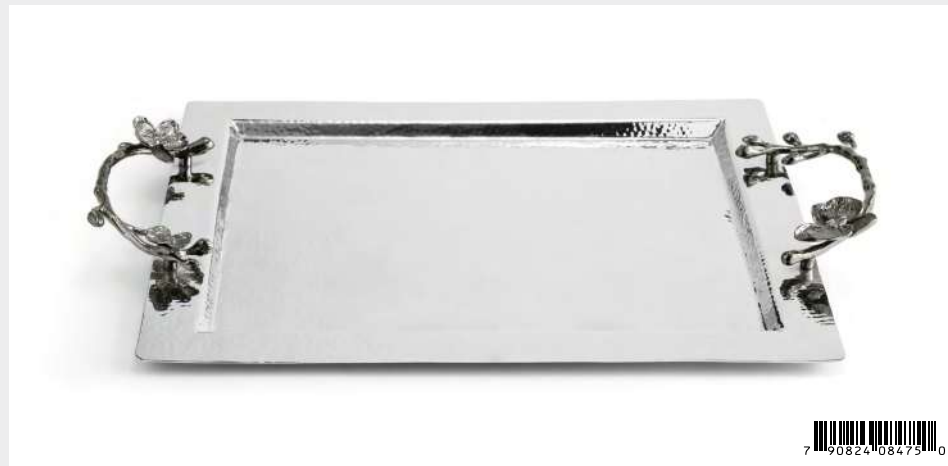

Black Orchid Large Serving Tray

110847 — 46.5cm L x 13.2cm W x 5cm H; Stainless Steel, Black Nickelplate