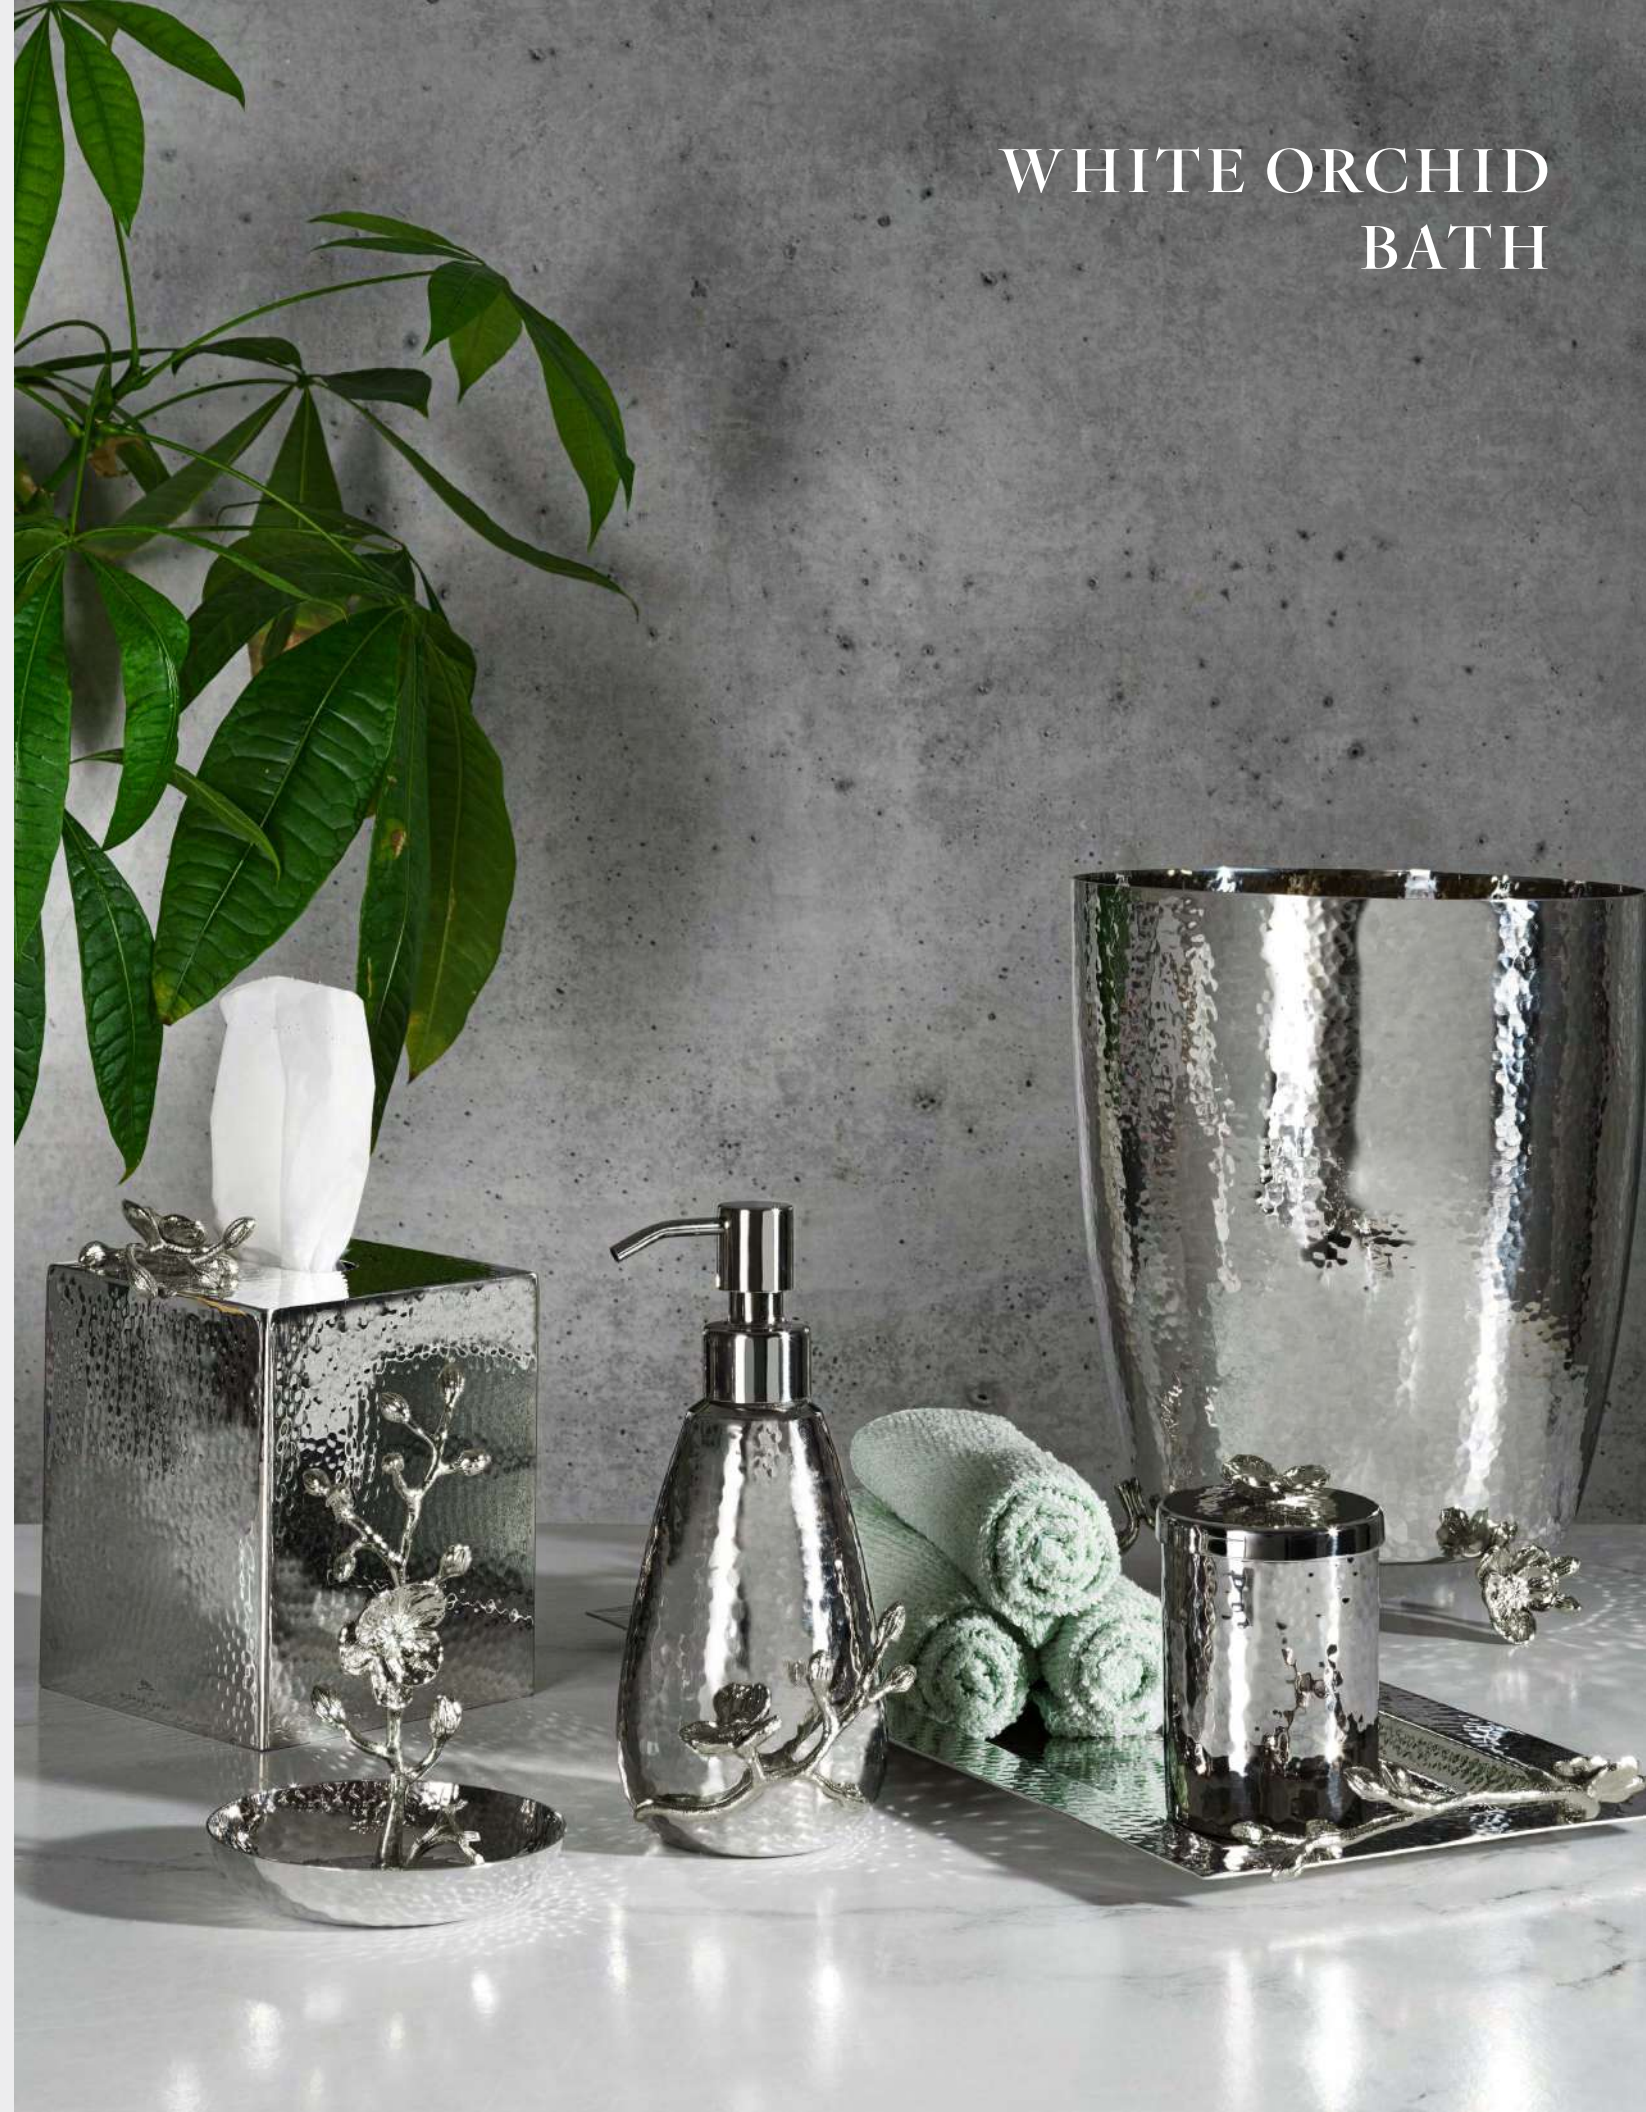

WHITE ORCHID BATH