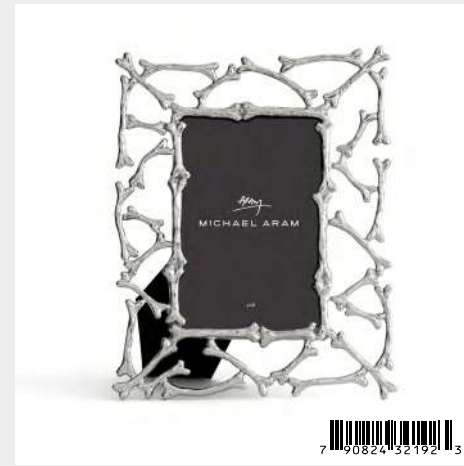

Dog Bone Frame 4 x 6
133219 — (Holds 4x6 Photo), 22.9cm L x 19cm W; Nickelplate