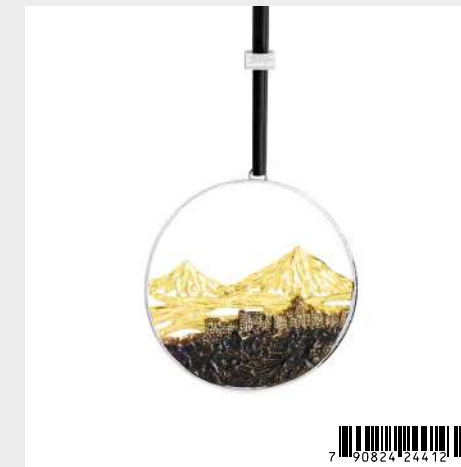

Faith Ornament

132441 — 9.5cm Dia.; Goldtone, Nickelplate, Oxidized