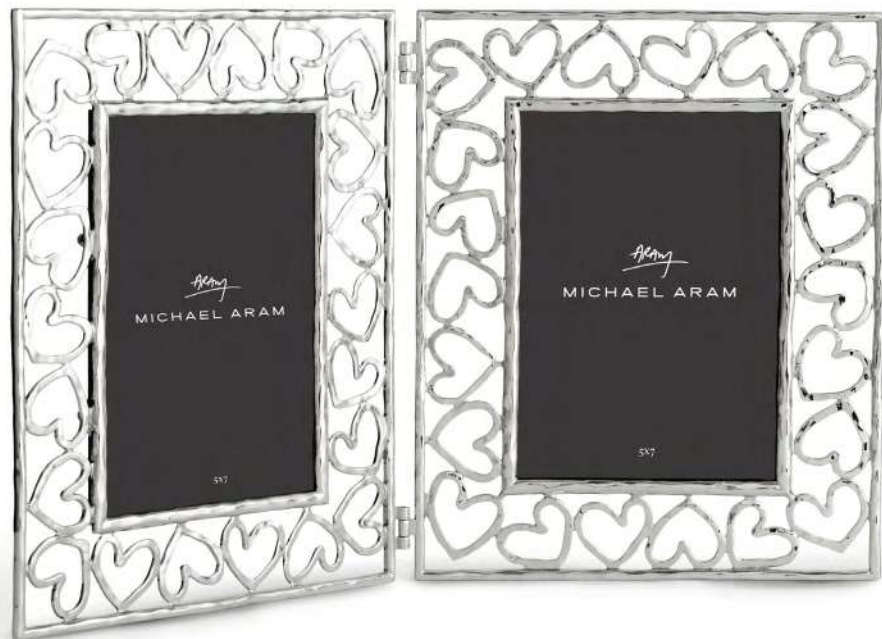

132277 — (Holds 5x7 Photo), Overall 45.7cm L x 26cm H, Closed 22.9cm L x 26cm H; Nickelplate

132275 — (Holds 1.75x2.5 Photo), Overall 17.2cm L x 10.2cm H, Closed 8.9cm L x 10.2cm H; Nickelplate

Heart Frame 8 x 10

132342 — (Holds 8x10 Photo), 35.6cm L x 30.5cm W; Nickelplate

132341 — (Holds 5x7 Photo), 27.3cm L x 22.2cm W; Nickelplate

132340 — (Holds 4x6 Photo), 23.5cm L x 19cm W; Nickelplate